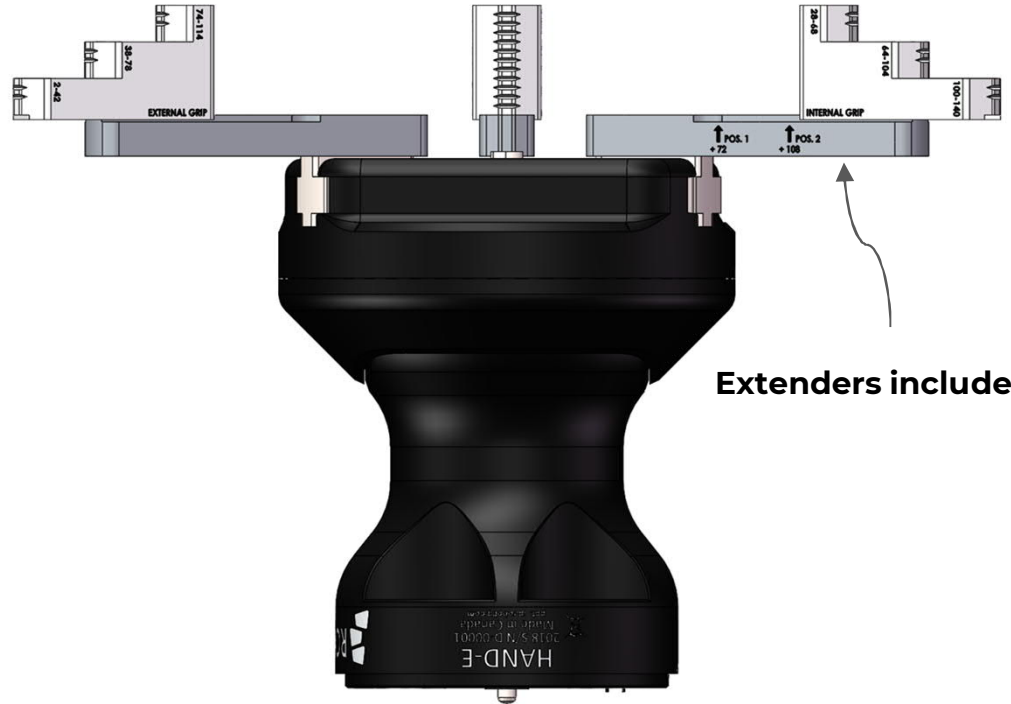

Hand-E C10 fingers - Outside Grip

Part diameter of 2 to 222 mm

Standard fingertips

Extenders included

Hand-E C10 fingers - Inside Grip

Part diameter of 28 to 248 mm

Standard fingertips

Extenders included