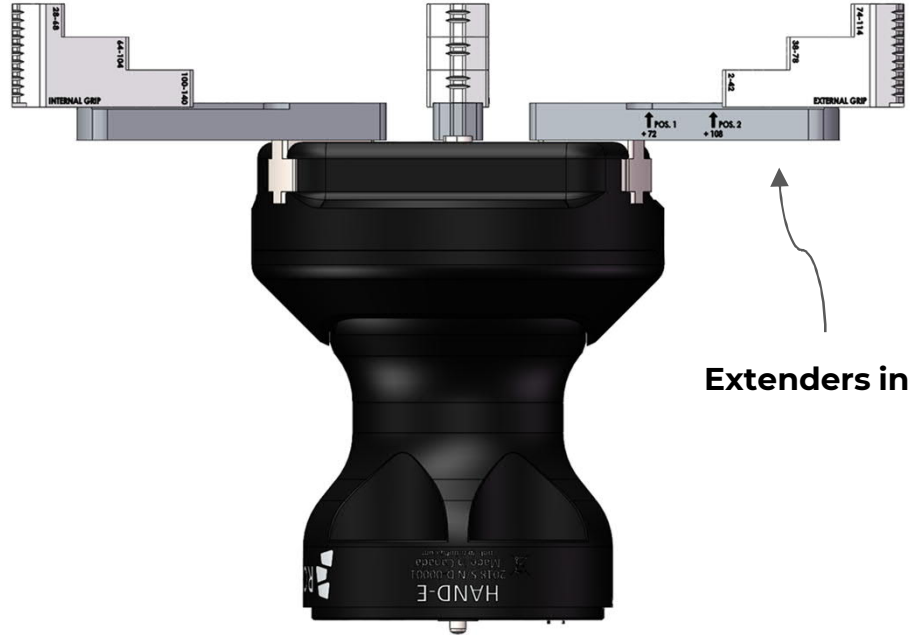

Hand-E C10 fingers - Outside Grip

Part diameter of 2 to 222 mm

Standard fingertips

Extenders included

Hand-E C10 fingers - Inside Grip

Part diameter of 28 to 248 mm

Standard fingertips

Extenders included