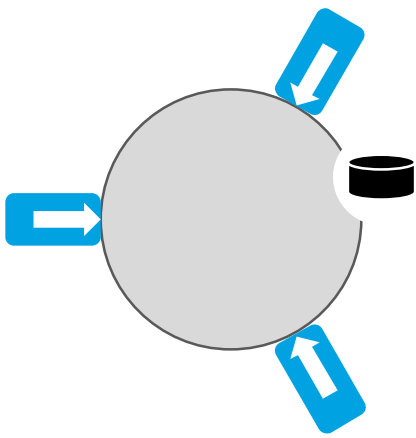

Hand-E C10 fingers - Outside Grip

Part diameter of 2 to 222 mm

Standard fingertips

Extenders included

Hand-E C10 fingers - Inside Grip

Part diameter of 28 to 248 mm

Standard fingertips

Extenders included