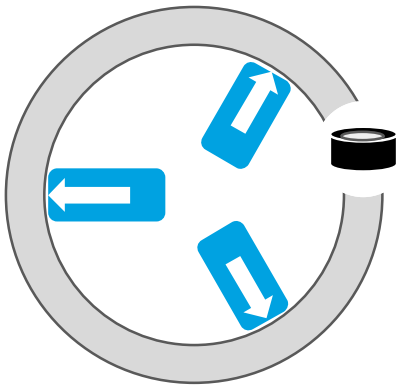

Hand-E C10 fingers - Outside Grip

Part diameter of 2 to 222 mm

Standard fingertips

Extenders included

Hand-E C10 fingers - Inside Grip

Part diameter of 28 to 248 mm

Standard fingertips

Extenders included